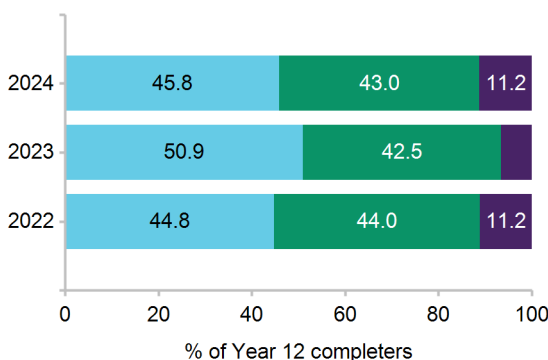

Next Step 2024 Post-School Destinations

Bribie Island State High School

This is a summary of the post-school destinations of students from Bribie Island State High School who completed Year 12 and gained a Senior Statement in 2023. The results are from the *Year 12 Completers Survey*, which is conducted approximately six months after students completed Year 12.

For more information about the survey visit the *Next Step* website www.qld.gov.au/nextstep. Regional and statewide reports will be available from October 2024.

71.3% response rate

107 out of 150 Year 12 completers from this school responded to the 2024 survey. *Results may not be representative of all Year 12 completers at this school.*

Post-school destinations

In 2024, 88.8% of Year 12 completers from Bribie Island State High School were engaged in education, training or employment in the year after they completed school.

Of the 107 respondents, 45.8% continued in education and training. The most common study destination was bachelor degree.

A further 43.0% transitioned directly into paid employment only.

All Year 12 completers were assigned to a *main destination*. Respondents who were both studying and working are reported as being in education or training, including apprentices and trainees.

Engagement over time